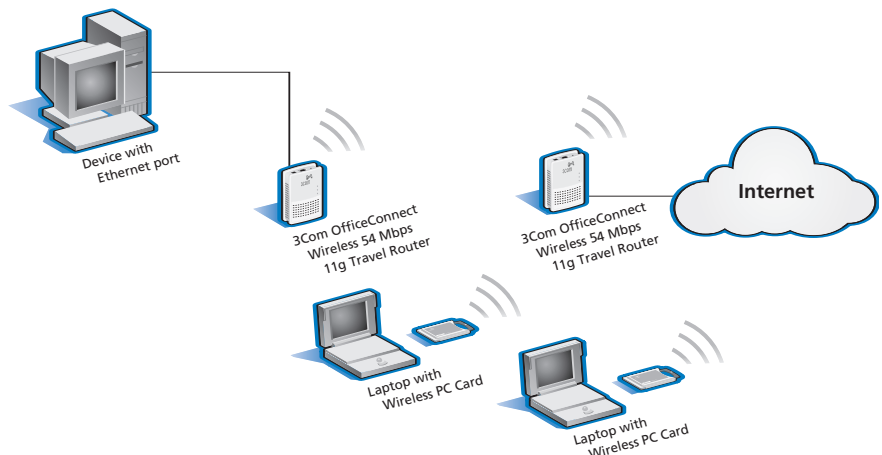

- In the office, establish temporary wireless workgroups
- In the home and home office, share your high-speed DSL or cable connection with other computers

### Router Mode

In router mode, the 3Com OfficeConnect Wireless 54 Mbps 11g Travel Router acts as a DHCP server, allocating IP addresses for wireless clients. It also acts as a wireless NAT router with stateful packet inspection firewall, sharing the IP address on the Ethernet (LAN/WAN) port with all wireless clients, protecting them from direct exposure to the Internet.

### Access Point Mode

In AP mode, the OfficeConnect Wireless Wireless 54 Mbps 11g Travel Router connects wireless clients to each other through wireless 11g connections, and to the LAN through its Ethernet port. Choose AP mode when you want wireless clients to use a DHCP server on the LAN.

### Client Mode

In client mode, the OfficeConnect Wireless Wireless 54 Mbps 11g Travel Router connects a PC (or other device) that does not have a wireless interface to the WLAN. The PC connects to the Ethernet port on the travel router; the travel router connects to the WLAN through another travel router, access point, or gateway.