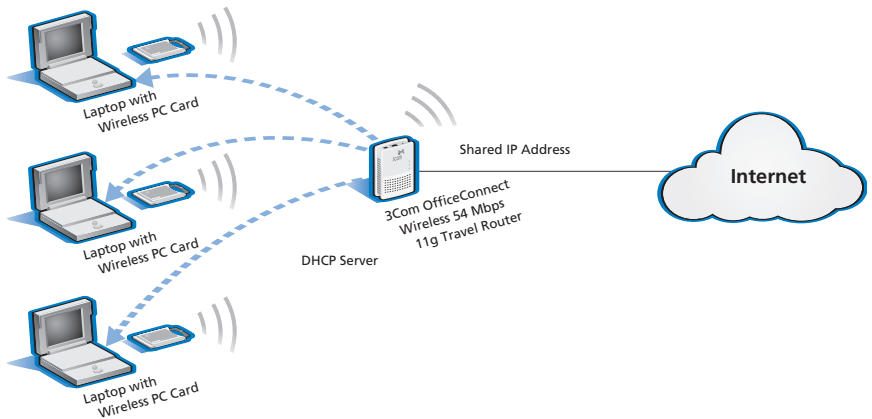

## Wireless Travel Router Applications

With its compact size and operation simplicity, the 3Com® OfficeConnect® Wireless 54 Mbps 11g Travel Router is ideal for many applications:

- On the road, keep in contact with coworkers, clients, friends, and family

- In the office, establish temporary wireless workgroups
- In the home and home office, share your high-speed DSL or cable connection with other computers

### Router Mode

In router mode, the 3Com OfficeConnect Wireless 54 Mbps 11g Travel Router acts as a DHCP server, allocating IP addresses for wireless clients. It also acts as a wireless NAT router with stateful packet inspection firewall, sharing the IP address on the Ethernet (LAN/WAN) port with all wireless clients, protecting them from direct exposure to the Internet.

### Access Point Mode

In AP mode, the OfficeConnect Wireless Wireless 54 Mbps 11g Travel Router connects wireless clients to each other through wireless 11g connections, and to the LAN through its Ethernet port. Choose AP mode when you want wireless clients to use a DHCP server on the LAN.