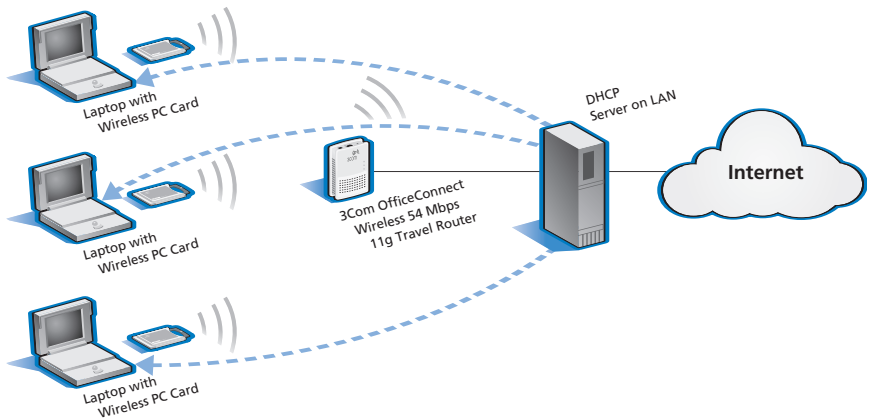

## Wireless Travel Router Applications

With its compact size and operation simplicity, the 3Com® OfficeConnect® Wireless 54 Mbps 11g Travel Router is ideal for many applications:

- On the road, keep in contact with coworkers, clients, friends, and family

- In the office, establish temporary wireless workgroups
- In the home and home office, share your high-speed DSL or cable connection with other computers

### Router Mode

In router mode, the 3Com OfficeConnect Wireless 54 Mbps 11g Travel Router acts as a DHCP server, allocating IP addresses for wireless clients. It also acts as a wireless NAT router with stateful packet inspection firewall, sharing the IP address on the Ethernet (LAN/WAN) port with all wireless clients, protecting them from direct exposure to the Internet.

### Access Point Mode

In AP mode, the OfficeConnect Wireless Wireless 54 Mbps 11g Travel Router connects wireless clients to each other through wireless 11g connections, and to the LAN through its Ethernet port. Choose AP mode when you want wireless clients to use a DHCP server on the LAN.